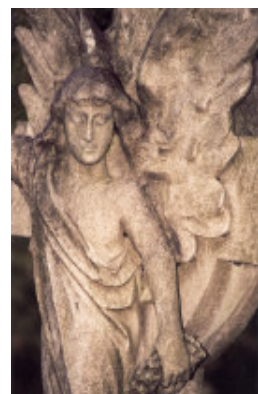

a series of signed and dated spiritual artwork

A Place of Angels

available as: Charger Plates, Tiles, Wood Tablets, Prints and Candles

D1 Faith