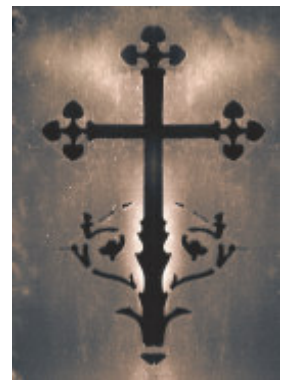

# The Englishman - gets Cross!!

Artwork available for - Wood Tablets  
Tiles - Charger Plates & Prints.  
*any cross can be gold leafed*

These crosses are taken from the 1994 & 1999 series 'A Place of Angels' - shot by Jeff Cane in Highgate, London and Père-Lachaise in Paris - they are each signed and dated.

cross 2 - gold leafed

cross 3

cross 5 gold leafed

cross 2

13 x 18 wood tablet - cross 3 - gold leafed

cross 5

cross 6

cross 4

cross 7

pillar candles

cross 1

a series of signed and dated spiritual artwork