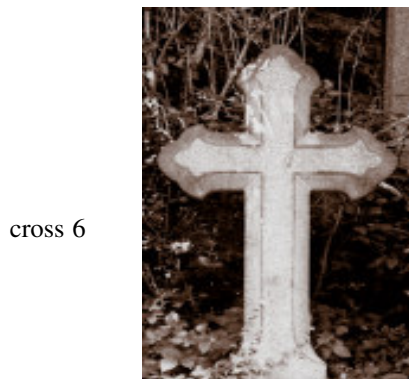

# The Englishman - gets Cross!!

Artwork available for - Wood Tablets  
Tiles - Charger Plates & Prints.  
*any cross can be gold leafed*

These crosses are taken from the 1994 & 1999 series 'A Place of Angels' - shot by Jeff Cane in Highgate, London and Père-Lachaise in Paris - they are each signed and dated.

cross 2 - gold leafed

cross 3

cross 5 gold leafed

cross 2

13 x 18 wood tablet - cross 3 - gold leafed

cross 5

cross 6

cross 4

cross 7

pillar candles

cross 1

a series of signed and dated spiritual artwork